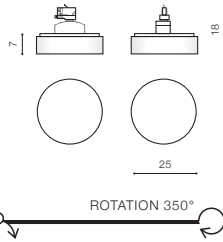

LED

technical

installation: Track 3 Line

specification

beam angle: 120°

COLOUR / NEW INDEX NO.

■ BLACK (BK) **AZ4516**

* - EXPLANATION SHORTCUT PAGE 2 (E)