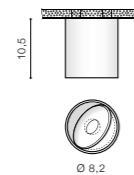

BOSTON TUBE

LED integrated	
product code – look <b>AZ</b>	LED 10W 810lm CCT 3000K
aluminium	
IP20	installation place
group energy label	inlet opening

COLOUR / NEW INDEX NO.

- WHITE (WH) . . . . . **AZ3469**
- BLACK (BK) . . . . . **AZ3468**

BOSTON 1 ROUND

LED integrated	
product code – look <b>AZ</b>	LED 10W 810lm CCT 3000K
aluminium	
IP20	installation place
group energy label	inlet opening

COLOUR / NEW INDEX NO.

- WHITE (WH) . . . . . **AZ3471**
- BLACK (BK) . . . . . **AZ3470**

\* - EXPLANATION SHORTCUT PAGE 2 (E)

BOSTON SINGLE

LED integrated	
product code – look <b>AZ</b>	LED 10W 810lm CCT 3000K
aluminium	
IP20	installation place
group energy label	inlet opening

COLOUR / NEW INDEX NO.