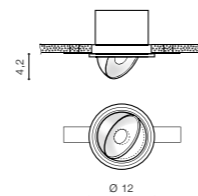

BOSTON TUBE

LED integrated	
product code – look <b>AZ</b>	LED 10W 810lm CCT 3000K
aluminium	
IP20	installation place
group energy label	inlet opening

COLOUR / NEW INDEX NO.

- WHITE (WH) . . . . . **AZ3469**
- BLACK (BK) . . . . . **AZ3468**

BOSTON 1 ROUND

LED integrated	
product code – look <b>AZ</b>	LED 10W 810lm CCT 3000K
aluminium	
IP20	installation place
group energy label	inlet opening

COLOUR / NEW INDEX NO.

- WHITE (WH) . . . . . **AZ3471**
- BLACK (BK) . . . . . **AZ3470**

\* - EXPLANATION SHORTCUT PAGE 2 (E)

BOSTON SINGLE

LED integrated	
product code – look <b>AZ</b>	LED 10W 810lm CCT 3000K
aluminium	
IP20	installation place
group energy label	inlet opening

COLOUR / NEW INDEX NO.