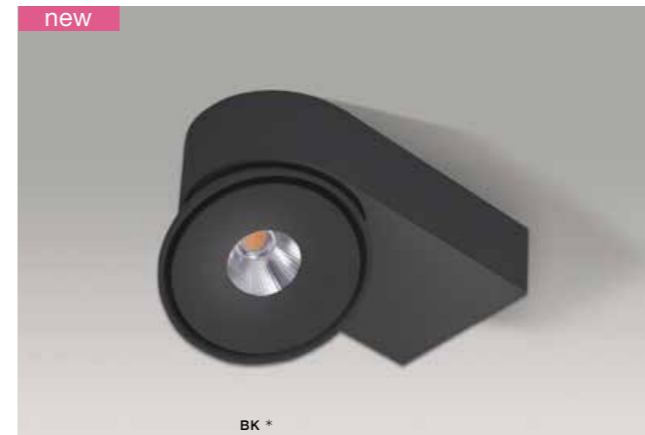

BOSTON TUBE

LED integrated	
product code – look <b>AZ</b>	LED 10W 810lm CCT 3000K
aluminium	
IP20	installation place
group energy label	inlet opening

COLOUR / NEW INDEX NO.

- WHITE (WH) . . . . . **AZ3469**
- BLACK (BK) . . . . . **AZ3468**

BOSTON 1 ROUND

LED integrated	
product code – look <b>AZ</b>	LED 10W 810lm CCT 3000K
aluminium	
IP20	installation place
group energy label	inlet opening

COLOUR / NEW INDEX NO.

- WHITE (WH) . . . . . **AZ3471**
- BLACK (BK) . . . . . **AZ3470**

\* - EXPLANATION SHORTCUT PAGE 2 (E)

BOSTON SINGLE

LED integrated	
product code – look <b>AZ</b>	LED 10W 810lm CCT 3000K
aluminium	
IP20	installation place
group energy label	inlet opening

COLOUR / NEW INDEX NO.

- BLACK (BK) . . . . . **AZ3543**
- WHITE (WH) . . . . . **AZ3542**

BOSTON DOUBLE

LED integrated	
product code – look <b>AZ</b>	2x LED 10W 810lm CCT 3000K
aluminium	
IP20	installation place
group energy label	inlet opening