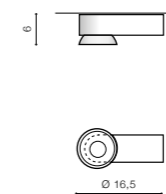

BOSTON DOUBLE

LED integrated	
product code – look AZ	2x LED 10W 810lm CCT 3000K
aluminium	
IP20	installation place
group energy label	inlet opening

COLOUR / NEW INDEX NO.

- ☒ BLACK (BK) **AZ3545**
- ☐ WHITE (WH) **AZ3544**