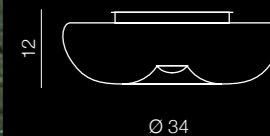

Scale

241

Scale A

AZ2928

E27 3x 60W
metal/glass
chrome/white