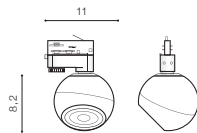

technical

installation place: Track 3 Line

specification

beam angle: 60°

COLOUR / NEW INDEX NO.

- WHITE (WH) **AZ4519**
- BLACK (BK) **AZ4520**

WH

BK