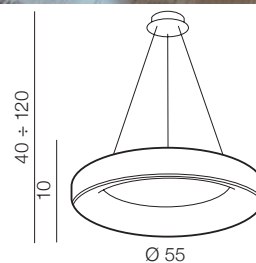

Sovana Pendant 55 CCT LED

- 1 AZ2727 (white)
- 2 AZ2729 (grey)
- 3 AZ2728 (black)

LED integrated
LED 50W 2750lm
3000/6500k dimm
power dimmable
acryl/aluminium