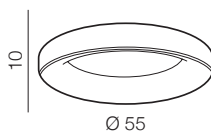

Sovana CCT

new 228

1 WHITE

2 GREY

3 BLACK

CCT = 2700÷6000K Dimmable Remote Control

Sovana Top 55 CCT LED

- 1 AZ2724 (white)
- 2 AZ2725 (grey)
- 3 AZ2726 (black)