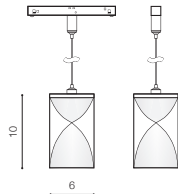

IP20

LED

technical

installation Track Magnetic – 52 or 27

specification

beam angle: 190°

COLOUR / NEW INDEX NO.

BLACK (BK) **AZ4629**