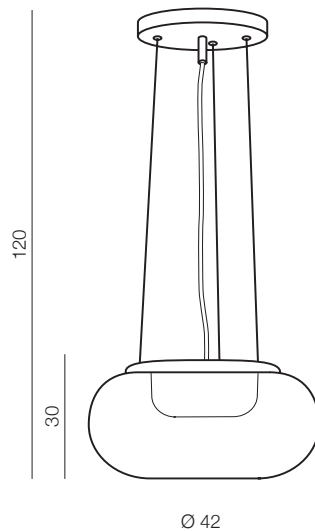

## Galactic LED

- 1 AZ3160 (chrome)
- 2 AZ3161 (copper)

LED 18W 1530lm 3000K  
metal/glass