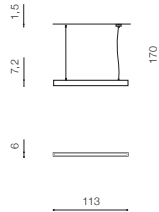

LINNEA PENDANT CCT SWITCH

Exposed downlights

LINNEA 112 PENDANT CCT SWITCH

LED integrated

voltage: 230V	LED 48W 2700lm		
IP20	3000K/4000K/5500K		
technical specification	installation place		
	beam angle: 120°		

COLOUR / NEW INDEX NO.

- WHITE (WH) **AZ4570**
- BLACK (BK) **AZ4569**

LINNEA 140 PENDANT CCT SWITCH

LED integrated

voltage: 230V	LED 54W 3100lm		
IP20	3000K/4000K/5500K		
technical specification	installation place		
	beam angle: 120°		

COLOUR / NEW INDEX NO.

- WHITE (WH) **AZ4572**
- BLACK (BK) **AZ4571**

* - EXPLANATION SHORTCUT PAGE 2 (E)