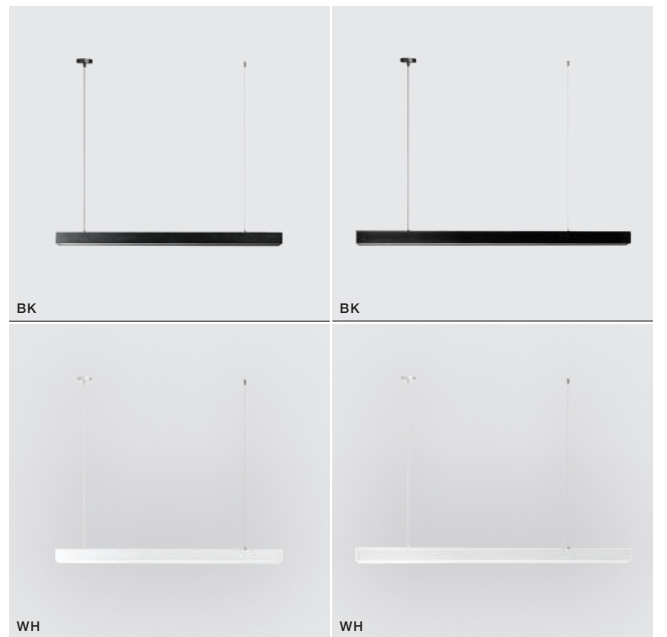

LINNEA PENDANT CCT SWITCH

Exposed downlights

LINNEA 112 PENDANT CCT SWITCH

LED integrated

voltage: 230V	LED 48W 2700lm		
IP20	3000K/4000K/5500K		
technical specification	installation place		
	beam angle: 120°		

COLOUR / NEW INDEX NO.

- WHITE (WH) **AZ4570**
- BLACK (BK) **AZ4569**

LINNEA 140 PENDANT CCT SWITCH

LED integrated

voltage: 230V	LED 54W 3100lm		
IP20	3000K/4000K/5500K		
technical specification	installation place		
	beam angle: 120°		

COLOUR / NEW INDEX NO.

- WHITE (WH) **AZ4572**
- BLACK (BK) **AZ4571**

* - EXPLANATION SHORTCUT PAGE 2 (E)