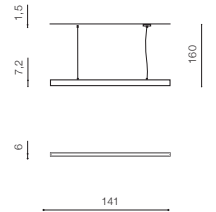

COLOUR / NEW INDEX NO.

- WHITE (WH) **AZ4570**
- BLACK (BK) **AZ4569**

LINNEA 140 PENDANT CCT SWITCH

LED integrated

voltage: 230V	LED 54W 3100lm		
IP20	3000K/4000K/5500K		
technical specification	installation place		
	beam angle: 120°		

COLOUR / NEW INDEX NO.

- WHITE (WH) **AZ4572**
- BLACK (BK) **AZ4571**

* - EXPLANATION SHORTCUT PAGE 2 (E)