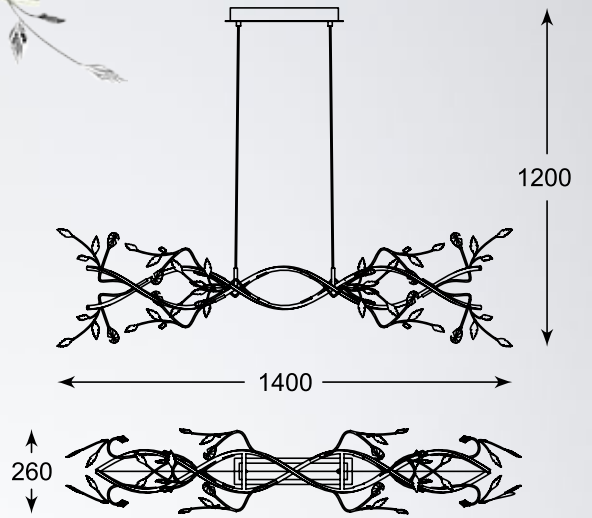

BELLE
Pendant lamp
PL170514-2
1xLED 30W 1200LM 3000K
metal chrome body and
canopy, crystals

BELLE new
Pendant lamp
PL170513-2
1xLED 35W 1530LM 3000K
metal chrome body and
canopy, crystals

BELLE
Ceiling lamp
PL170511-3
1xLED 30W 1200LM 3000K
metal chrome body and
canopy, crystals