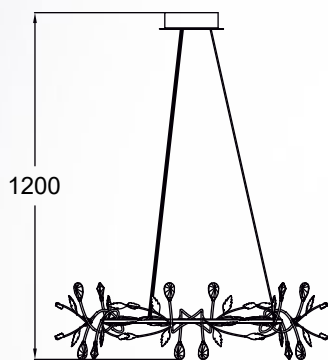

BELLE
Pendant lamp
PL170514-2
1xLED 30W 1200LM 3000K
metal chrome body and
canopy, crystals

BELLE new
Pendant lamp
PL170513-2
1xLED 35W 1530LM 3000K
metal chrome body and
canopy, crystals

BELLE
Ceiling lamp
PL170511-3
1xLED 30W 1200LM 3000K
metal chrome body and
canopy, crystals