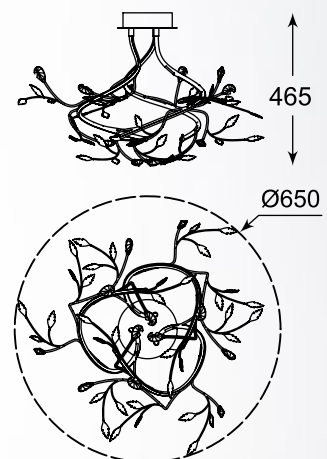

BELLE
Pendant lamp
PL170514-2
1xLED 30W 1200LM 3000K
metal chrome body and
canopy, crystals

BELLE new
Pendant lamp
PL170513-2
1xLED 35W 1530LM 3000K
metal chrome body and
canopy, crystals

BELLE
Ceiling lamp
PL170511-3
1xLED 30W 1200LM 3000K
metal chrome body and
canopy, crystals