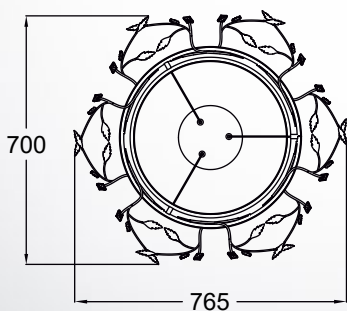

BELLE
Pendant lamp
PL170514-2
1xLED 30W 1200LM 3000K
metal chrome body and
canopy, crystals

BELLE new
Pendant lamp
PL170513-2
1xLED 35W 1530LM 3000K
metal chrome body and
canopy, crystals

BELLE
Ceiling lamp
PL170511-3
1xLED 30W 1200LM 3000K
metal chrome body and
canopy, crystals