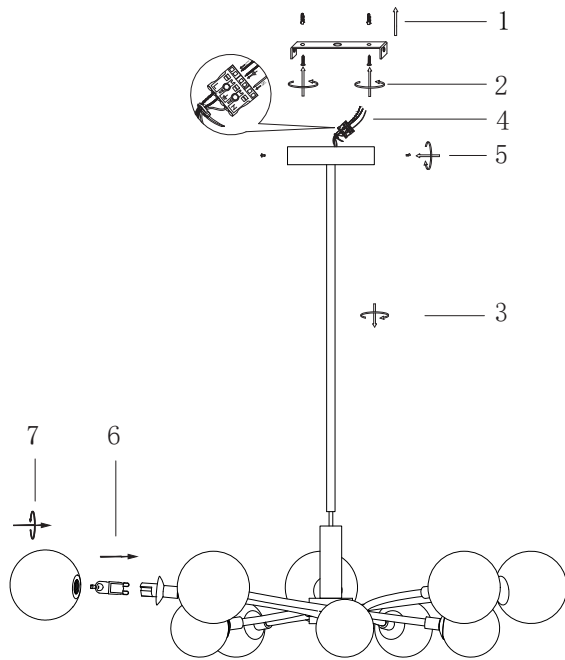

FREYA
TRADITION OF QUALITY

Instruction

FR5116PL-10BS

10 x G9 (28W)

Model: FR5116PL-10BS

Collection: Modern

Ceiling Lamps