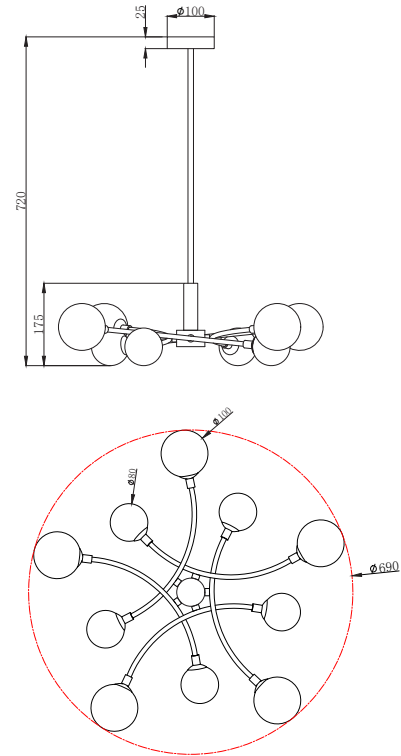

FREYA
TRADITION OF QUALITY

Instruction

FR5116PL-10BS

10 x G9 (28W)

Model: FR5116PL-10BS

Collection: Modern

Ceiling Lamps