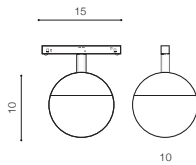

specification

LED 7W 850lm 3000K

LED 7W 850lm 4000K

installation: Track Magnetic – 52 or 27

beam angle: 190°

COLOUR / NEW INDEX NO.

- 3000K BLACK (BK) **AZ4630**
- 3000K GOLD (GO). **AZ4632**
- 4000K BLACK (BK) **AZ4631**