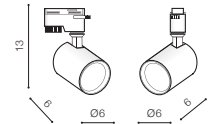

# EXO TRACK

6

Track 1 Line

BK \*

## EXO TRACK 1 LINE GU10

bulb not included

voltage: 230V	GU10 1x Max 35W
IP20	
	installation: Track 1 Line <input type="checkbox"/>

COLOUR / NEW INDEX NO.

- BLACK (BK) . . . . . **AZ4660**
- WHITE (WH) . . . . . **AZ4661**