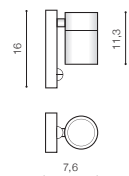

ULF 2 WALL

bulb not included ☒

voltage: 230V	GU10 2x MAX 35W
IP44	
	installation place ☐

COLOUR / NEW INDEX NO.

- BLACK (BK) **AZ4473**
- DARK GREY (DGR) **AZ4474**