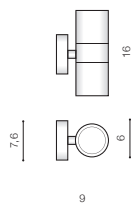

- BLACK (BK) **AZ4454**
- DARK GREY (DGR) **AZ4455**

ULF 2 WALL

bulb not included

voltage: 230V	GU10 2x MAX 35W
IP44	
	installation place <input type="checkbox"/>

COLOUR / NEW INDEX NO.

- BLACK (BK) **AZ4473**
- DARK GREY (DGR) **AZ4474**