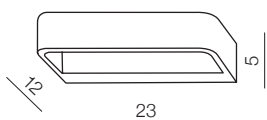

AZzardo®

Scatola

328

Scatola LED

AZ0578

LED 12W 720 lm 3000K
aluminium/sandy paint