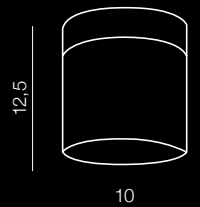

391

IP44

LED

Lir

AZ2068

LED 6W 3000K 490lm IP44
metal/glass