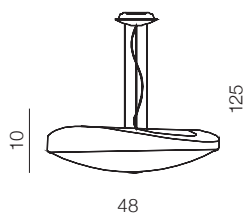

Campana

212

Campana 48

AZ0566 (white)

E27 4x 60W
glass/metal