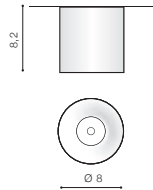

installation place

specification

beam angle: 23°

COLOUR / NEW INDEX NO.

- BLACK (BK) **AZ2844**
- WHITE (WH) **AZ2845**
- GOLD (GO) **AZ2846**

new

GO *

MANE 10W 4000K

beam angle: 23°

COLOUR / NEW INDEX NO.

- BLACK (BK) **AZ4322**
- WHITE (WH) **AZ4324**
- GOLD (GO) **AZ4323**