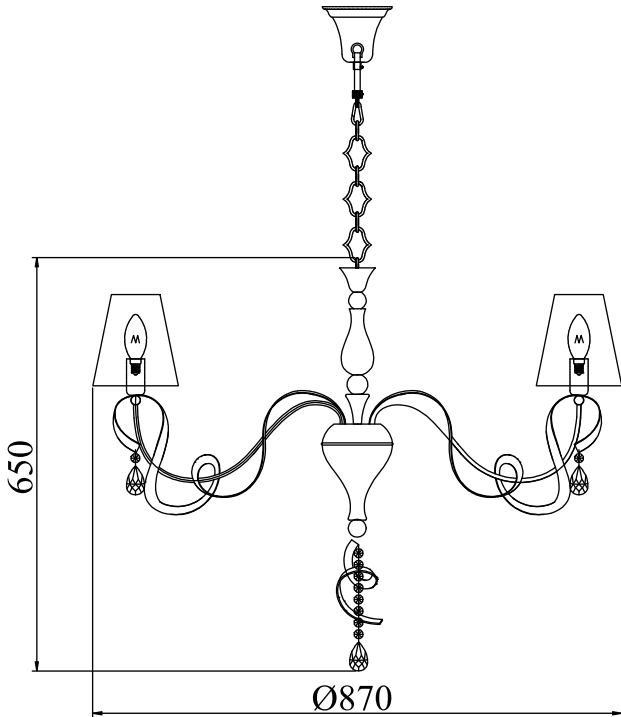

Instruction

Collection: Elegant
Series: Intreccio
Model: ARM010-06-R
Suspended

A=6
B=1

6 x E14 (40w)

MAYTONI
DECORATIVE LIGHTING

www.maytoni.de