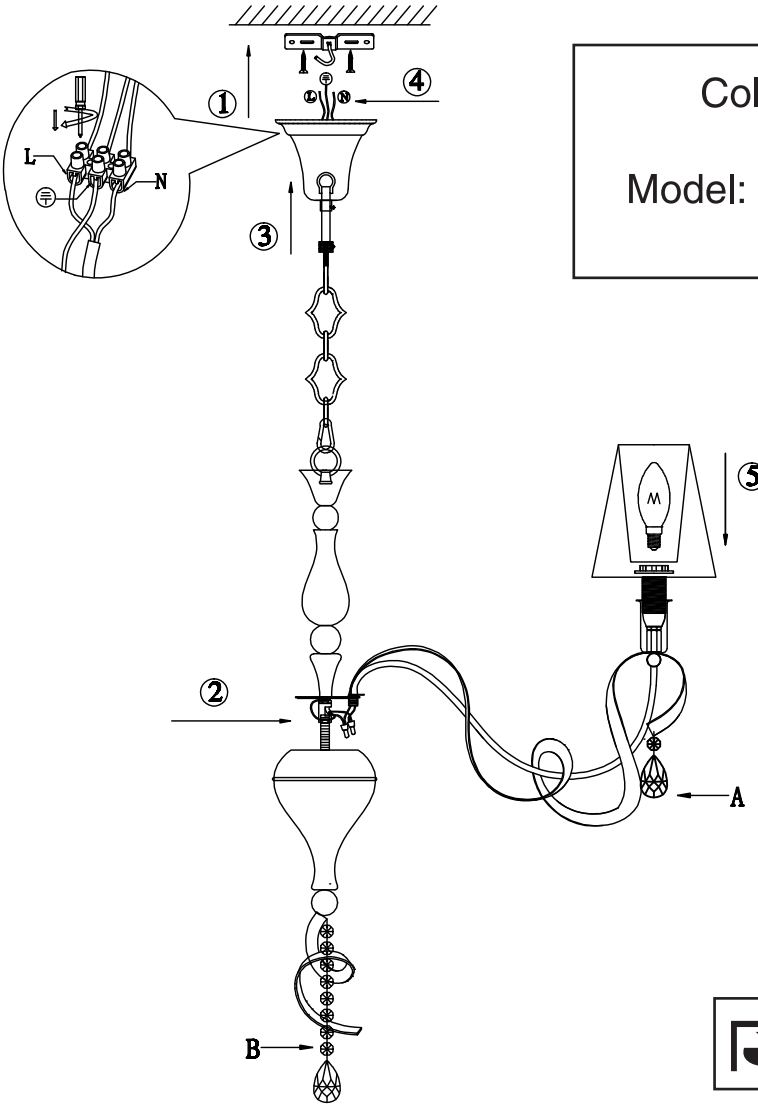

Instruction

Collection: Elegant
Series: Intreccio
Model: ARM010-06-R
Suspended

A=6
B=1

6 x E14 (40w)

MAYTONI
DECORATIVE LIGHTING

www.maytoni.de