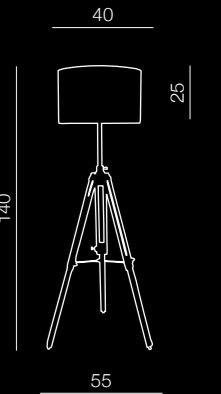

Sintra

288

1 BLACK

2 WHITE

3 GREY

Sintra chrome

- 1 AZ2410 (black)
- 2 AZ2412 (white)
- 3 AZ2411 (grey)

E27 1x MAX 60W
metal/fabric

Cinema

289

Cinema

AZ0009

E27 1x 60W
metal/chrome
wood/fabric/black