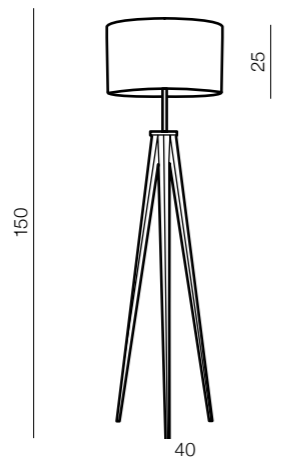

Sintra

288

1 BLACK

2 WHITE

3 GREY

Sintra chrome

- 1 AZ2410 (black)
- 2 AZ2412 (white)
- 3 AZ2411 (grey)

E27 1x MAX 60W
metal/fabric