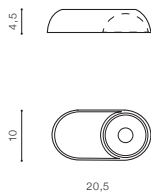

TORONTO

Exposed downlights

TORONTO 1 3000K

LED integrated

voltage: 230V	LED 10W 700lm 3000K	
IP20	installation place	
technical specification	beam angle: 21°	

COLOUR / NEW INDEX NO.

- WHITE (WH) **AZ4070**
- BLACK (BK) **AZ4064**

WH

BK

TORONTO 2 3000K

LED integrated

voltage: 230V	LED 2x10W 700lm 3000K	
IP20	installation place	
technical specification	beam angle: 21°	

COLOUR / NEW INDEX NO.

- WHITE (WH) **AZ4072**
- BLACK (BK) **AZ4065**