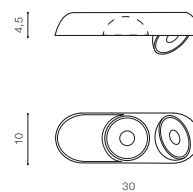

WH

BK

TORONTO 2 3000K

LED integrated

voltage: 230V	LED 2x10W 700lm 3000K	
IP20	installation place	
technical specification	beam angle: 21°	

COLOUR / NEW INDEX NO.

- WHITE (WH) **AZ4072**
- BLACK (BK) **AZ4065**