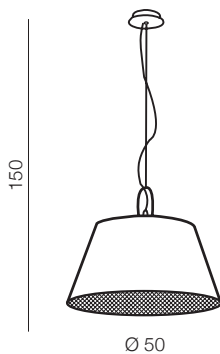

Alicante

262

1 WHITE

2 BLACK

3 GREY

Alicante

- 1 AZ2293 (white)
- 2 AZ2292 (black)
- 3 AZ2294 (grey)

E27 1x MAX 60W
metal/fabric/acryl