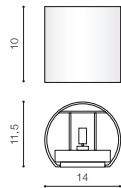

LETICIA 2 LED IP54

Indoor wall lamps

LETICIA 2 LED

LED integrated

voltage: 230V	LED 2x3W 3000K 420lm	LED
IP54		
technical specification	installation place	
	beam angle: adjustable max 90°	

COLOUR / NEW INDEX NO.

- DARK GRAY (DGR) **AZ2189**
- WHITE (WH) - **AZ2190**

FOUR ADJUSTABLE LIGHT ANGLE TILT 90°

* - EXPLANATION SHORTCUT PAGE 2 (E)