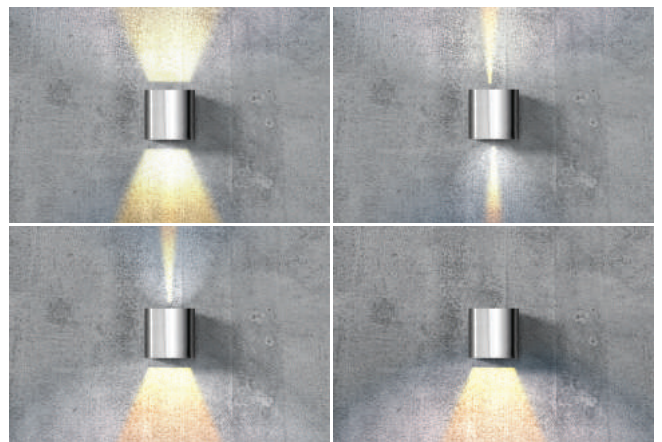

LETICIA 2 LED IP54

Indoor wall lamps

LETICIA 2 LED

LED integrated

voltage: 230V	LED 2x3W 3000K 420lm	LED
IP54		
technical specification	installation place	
	beam angle: adjustable max 90°	

COLOUR / NEW INDEX NO.

- DARK GRAY (DGR) **AZ2189**
- WHITE (WH) - **AZ2190**

FOUR ADJUSTABLE LIGHT ANGLE TILT 90°

* - EXPLANATION SHORTCUT PAGE 2 (E)