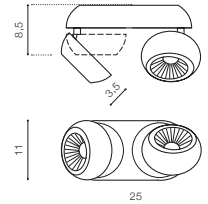

Exposed downlights

OJOS 1

LED integrated

voltage: 230V	LED 9W 700lm 3000K		
IP20	installation place		
technical specification	beam angle: 24°		

COLOUR / NEW INDEX NO.

- WHITE (WH) . . . . . **AZ4196**
- BLACK (BK) . . . . . **AZ4197**

OJOS 2

LED integrated

voltage: 230V	LED 2x9W 700lm 3000K		
IP20	installation place		
technical specification	beam angle: 24°		

COLOUR / NEW INDEX NO.

- WHITE (WH) . . . . . **AZ4198**
- BLACK (BK) . . . . . **AZ4199**