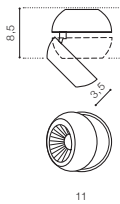

Exposed downlights

OJOS 1

LED integrated

voltage: 230V	LED 9W 700lm 3000K		
IP20	installation place		
technical specification	beam angle: 24°		

COLOUR / NEW INDEX NO.

- WHITE (WH) . . . . . **AZ4196**
- BLACK (BK) . . . . . **AZ4197**

OJOS 2

LED integrated

voltage: 230V	LED 2x9W 700lm 3000K		
IP20	installation place		
technical specification	beam angle: 24°		

COLOUR / NEW INDEX NO.

- WHITE (WH) . . . . . **AZ4198**
- BLACK (BK) . . . . . **AZ4199**