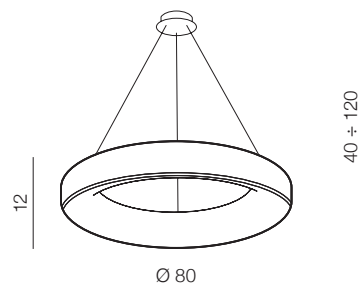

# Sovana CCT

new 226

1 WHITE

2 GREY

3 BLACK

CCT = 2700÷6000K Dimmable Remote Control

Sovana Top 80 CCT LED

- 1 AZ3445 (white)
- 2 AZ3447 (grey)
- 3 AZ3446 (black)

LED 80W 2700-6500K 4000lm dimmable aluminium/acryl

Sovana Pendant 80 CCT LED

- 1 AZ3448 (white)
- 2 AZ3450 (grey)
- 3 AZ3449 (black)

LED 80W 2700-6500K 4000lm dimmable aluminium/acryl