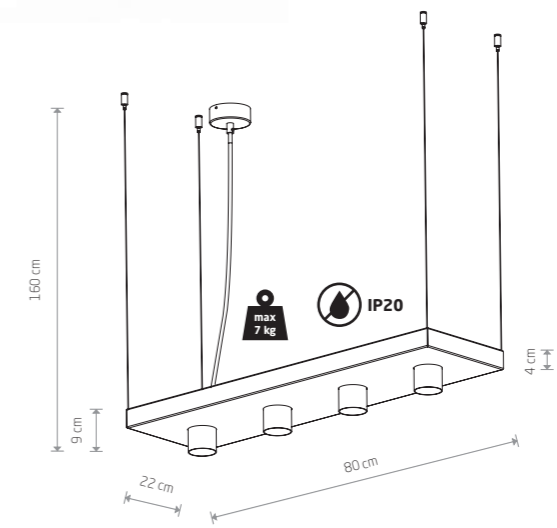

PLANT 9381

PLANT

■ painted steel, steel

■ 9382 ■ 9381

● 4xGU10, max 35W

■ BLACK P013 RAL 9005 ■ WHITE P004 RAL 9003