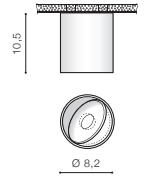

## BOSTON 10W TUBE

LED integrated

voltage: 230V

LED 10W 685lm 3000K

IP20

**LED**

technical

installation place

specification

beam angle: 21°

COLOUR / NEW INDEX NO.

- WHITE (WH) . . . . . **AZ3469**
- BLACK (BK) . . . . . **AZ3468**

\* - EXPLANATION SHORTCUT PAGE 2 (E)