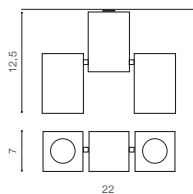

TILT 90°

WH / BK *

FLAVIO 2

bulb not included

voltage: 230V	LED connect GU10 2x Max. 50W	
IP20		
	installation place	

COLOUR / NEW INDEX NO.

WHITE / BLACK (WH / BK) **AZ0792**

TILT 90°