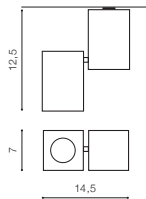

FLAVIO

Exposed downlights

WH / BK *

FLAVIO

bulb not included

voltage: 230V	LED connect GU10 1x Max. 50W	
IP20		
	installation place	

COLOUR / NEW INDEX NO.

WHITE / BLACK (WH / BK) **AZ0791**

TILT 90°

WH / BK *

FLAVIO 2

bulb not included

voltage: 230V	LED connect GU10 2x Max. 50W	
IP20		
	installation place	

COLOUR / NEW INDEX NO.

WHITE / BLACK (WH / BK) **AZ0792**

TILT 90°