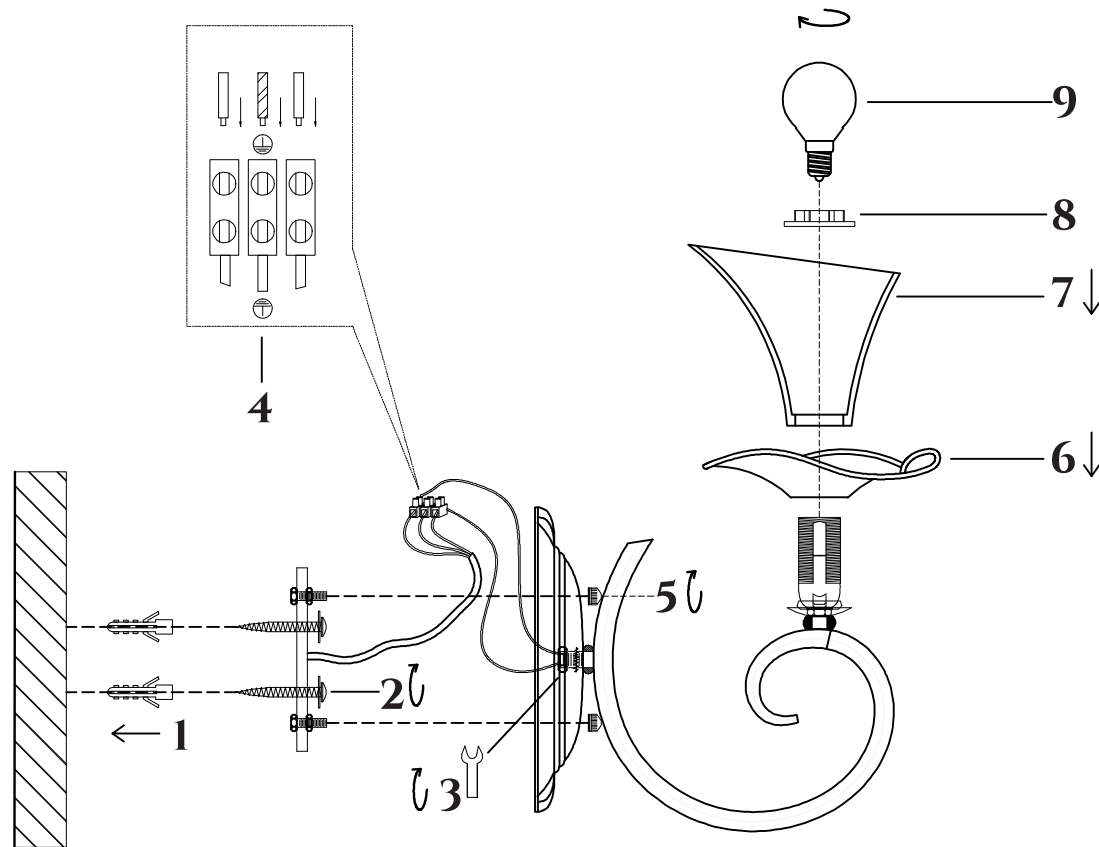

FREYA
TRADITION OF QUALITY

INSTRUCTION

MODEL: FR2001-WL-01-W
SCONCE

1 X E14(40W)

FREYA-LIGHT.COM