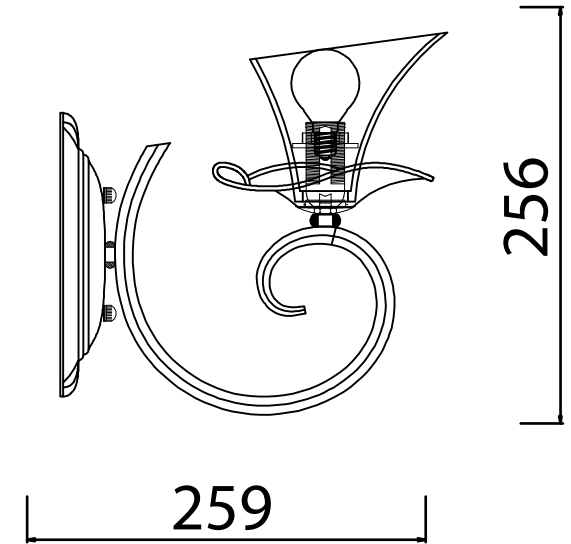

FREYA
TRADITION OF QUALITY

INSTRUCTION

MODEL: FR2001-WL-01-W
SCONCE

1 X E14(40W)

FREYA-LIGHT.COM