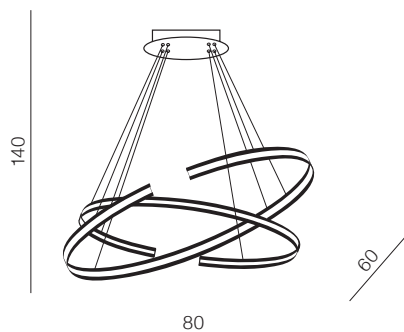

Alessia DIMM

new 96

Alessia dimm LED

AZ3355

(black)

LED 60W 5100lm 3000K dimmable
metal/plastic