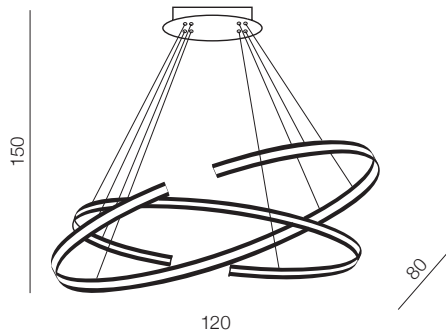

Alessia XL dimm LED

AZ3356

(black)

LED 100W 8500lm 3000K dimmable
metal/plastic