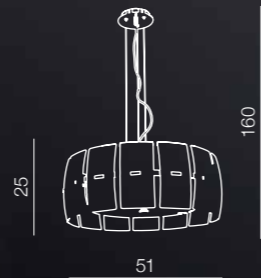

Taurus

132

1 BLACK

2 WHITE

3 RED

Taurus

- 1 AZ0146 (black)
- 2 AZ0145 (white)
- 3 AZ0162 (red)

E27 4x 25W
glass/chrome

Taurus 2

- 1 AZ0190 (black)
- 2 AZ0191 (white)

E27 4x 25W
glass/chrome

Rondo

133

Rondo

AZ0115

E14 5x 40W
metal/glass
chrome/white