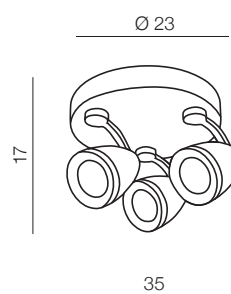

* BULB NOT INCLUDED

Albico 2

AZ1241

(sand white)

2x GU10 MAX 50W *
aluminium

Albico 3 round

AZ1243

(sand white)