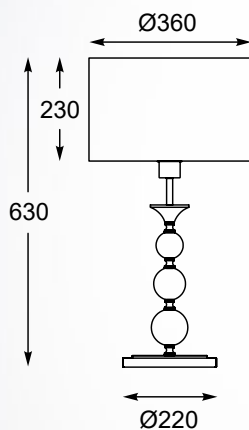

REA
Pendant lamp
RLD93163-1B
1xE27 MAX 60W
black fabric shade, metal chrome
body and base, glass balls

REA
Pendant lamp
RLD93163-1W
1xE27 MAX 60W
white fabric shade, metal chrome
body and base, glass balls

REA
Table lamp
RLT93163-1B
1xE27 MAX 60W
black fabric shade, metal chrome
body and base, glass balls

REA
Table lamp
RLT93163-1W
1xE27 MAX 60W
white fabric shade, metal chrome
body and base, glass balls