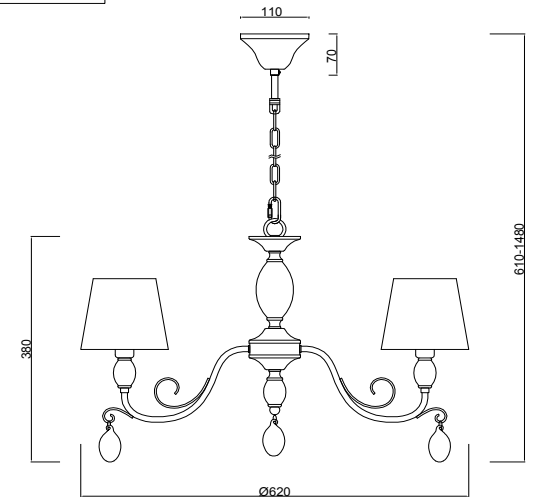

FREYA
TRADITION OF QUALITY

Instruction

FR2004PL-05BZ

5 x E14 (40W)

Model: FR2004PL-05BZ
Series: Peta

Ceiling Lamps