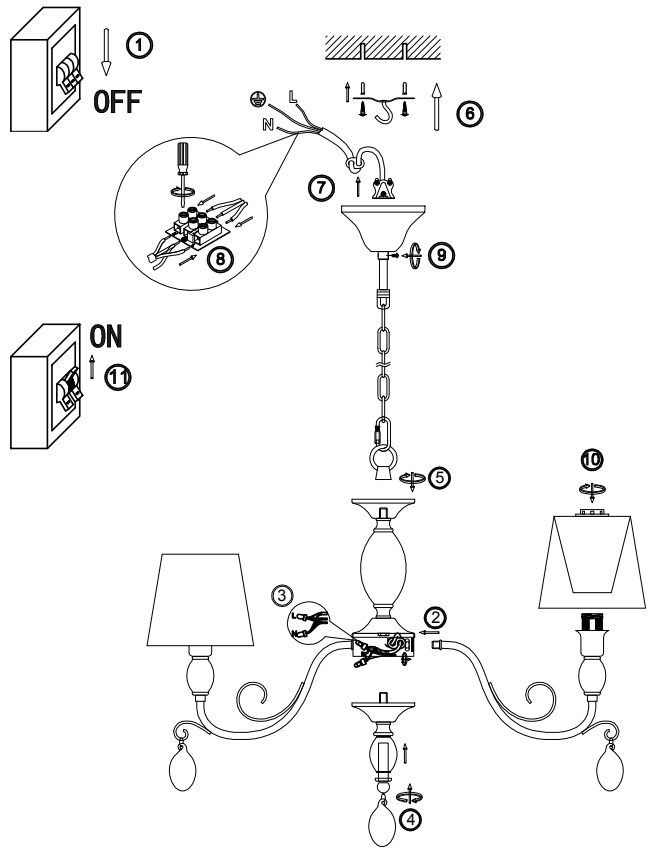

FREYA
TRADITION OF QUALITY

Instruction

FR2004PL-05BZ

5 x E14 (40W)

Model: FR2004PL-05BZ
Series: Peta

Ceiling Lamps