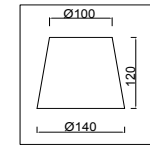

FREYA
TRADITION OF QUALITY

Instruction

FR2004PL-05BZ

5 x E14 (40W)

Model: FR2004PL-05BZ
Series: Peta

Ceiling Lamps