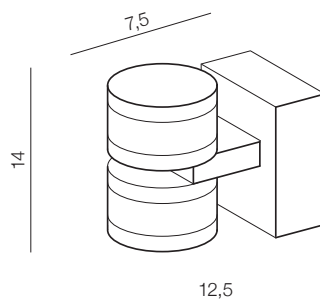

AZzardo®

Tanza

new 366

IP44

**Tanza** LED

**AZ3361**

(chrome)

LED 10W 850lm 4000K IP44  
metal/aluminium/acrylic