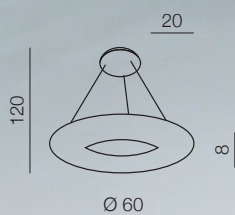

Napoli

89

Napoli 60 LED

AZ1316

(white)

LED 36W 3000K 2880 LUMEN
acryl