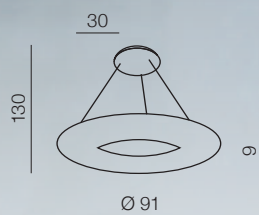

Napoli 91 LED

AZ1317

(white)

LED 120W 3000K 7200 LUMEN
acryl