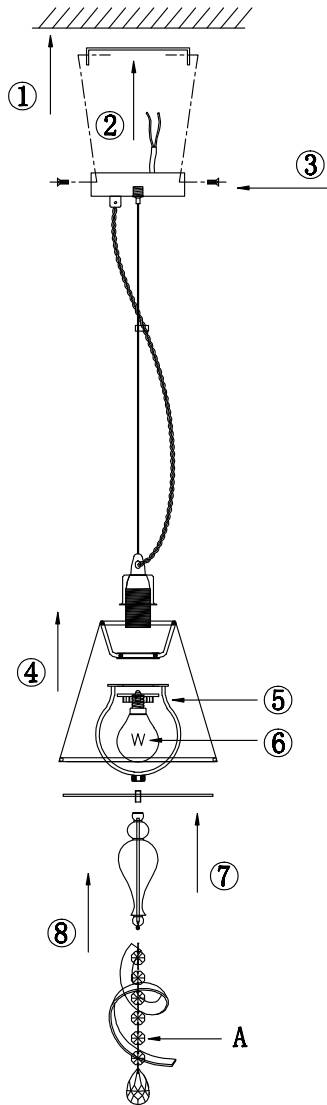

# Instruction

Collection: Elegant  
Series: Intreccio  
Model: ARM010-22-W  
Ceiling

A=1

  
1 x E27 (40w)

**MAYTONI**  
DECORATIVE LIGHTING

[www.maytoni.de](http://www.maytoni.de)