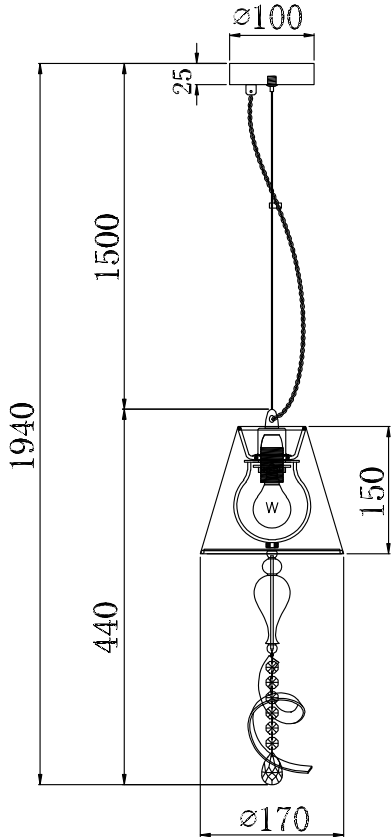

# Instruction

Collection: Elegant  
Series: Intreccio  
Model: ARM010-22-W  
Ceiling

A=1

  
1 x E27 (40w)

**MAYTONI**  
DECORATIVE LIGHTING

[www.maytoni.de](http://www.maytoni.de)