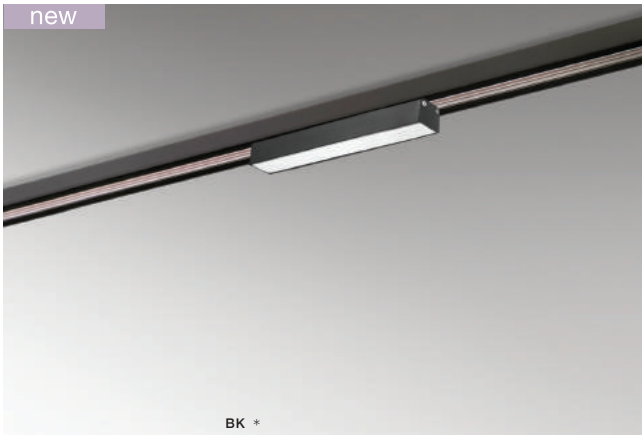

# SAGA TRACK

Track Magnetic

**SAGA TRACK MAGNETIC 12W MILKY120**  
 3000K / 4000K LED integrated

voltage: 48V	LED 12W 550lm 3000K	
IP20	LED 12W 600lm 4000K	
technical specification	installation: Track Magnetic – 52 or 27	
	beam angle: 120°	

**SAGA TRACK MAGNETIC 24W MILKY120**  
 3000K / 4000K LED integrated

voltage: 48V	LED 24W 1100lm 3000K	
IP20	LED 24W 1200lm 4000K	
technical specification	installation: Track Magnetic – 52 or 27	
	beam angle: 120°	

**SAGA TRACK MAGNETIC 36W MILKY120**  
 3000K / 4000K LED integrated

voltage: 48V	LED 36W 1800lm 3000K	
IP20		
technical specification	installation: Track Magnetic – 52 or 27	
	beam angle: 120°	

COLOUR / NEW INDEX NO.