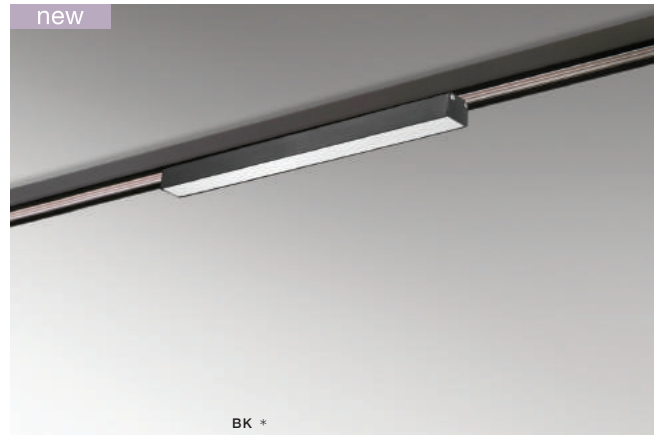

# SAGA TRACK

Track Magnetic

**SAGA TRACK MAGNETIC 12W MILKY120**  
 3000K / 4000K LED integrated

voltage: 48V	LED 12W 550lm 3000K	
IP20	LED 12W 600lm 4000K	
technical specification	installation: Track Magnetic – 52 or 27	
	beam angle: 120°	

**SAGA TRACK MAGNETIC 24W MILKY120**  
 3000K / 4000K LED integrated

voltage: 48V	LED 24W 1100lm 3000K	
IP20	LED 24W 1200lm 4000K	
technical specification	installation: Track Magnetic – 52 or 27	
	beam angle: 120°	

**SAGA TRACK MAGNETIC 36W MILKY120**  
 3000K / 4000K LED integrated

voltage: 48V	LED 36W 1800lm 3000K	
IP20		
technical specification	installation: Track Magnetic – 52 or 27	
	beam angle: 120°	

COLOUR / NEW INDEX NO.