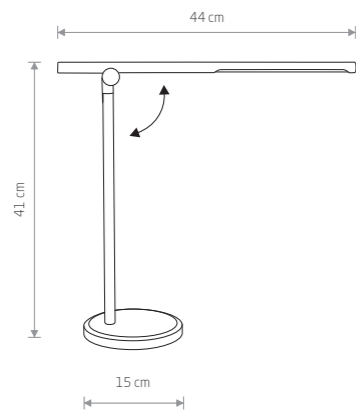

SMART LED

painted aluminum, plastic ABS

■ 8358