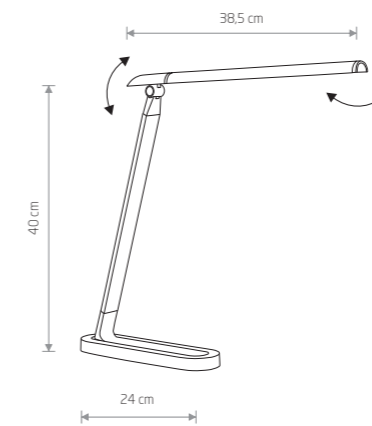

CHIC LED

painted aluminum, plastic ABS

■ 8357

Item No.	Power	Colour temp.	Luminous flux	Beam angle	Colour Rendering Index (CRI)	Input	Safety type	Power factor	Ingress protection	Lifetime
8358	8W LED	CCT CHANGE 3000-6000K	400 lm	120°	≥ 80	~220-230 V, 50/60 Hz	□	>0,5	IP20	25000h