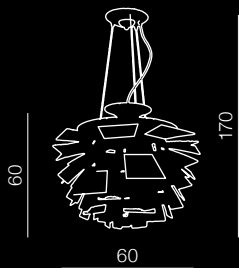

Flower

72

Flower

AZ0097

E27 1x 100W
metal
aluminium