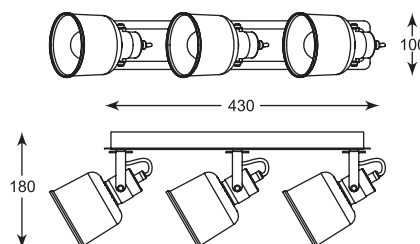

REDON
Spot
CK170901-1
1xE14 MAX 40W
white black iron stainless steel

REDON
Spot
CK170901-2
2xE14 MAX 40W
white black iron stainless steel

REDON
Spot
CK170901-3
3xE14 MAX 40W
white black iron stainless steel

REDON
Spot
CK170901-4
4xE14 MAX 40W
white black iron stainless steel