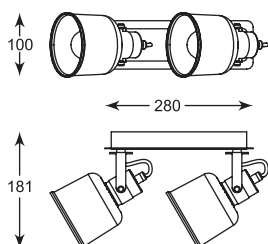

REDON
Spot
CK170901-1
1xE14 MAX 40W
white black iron stainless steel

REDON
Spot
CK170901-2
2xE14 MAX 40W
white black iron stainless steel

REDON
Spot
CK170901-3
3xE14 MAX 40W
white black iron stainless steel

REDON
Spot
CK170901-4
4xE14 MAX 40W
white black iron stainless steel