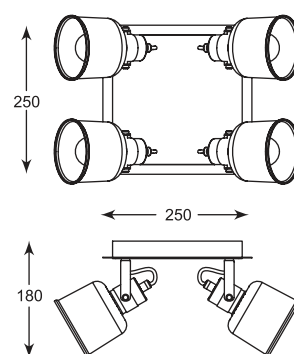

REDON
Spot
CK170901-1
1xE14 MAX 40W
white black iron stainless steel

REDON
Spot
CK170901-2
2xE14 MAX 40W
white black iron stainless steel

REDON
Spot
CK170901-3
3xE14 MAX 40W
white black iron stainless steel

REDON
Spot
CK170901-4
4xE14 MAX 40W
white black iron stainless steel