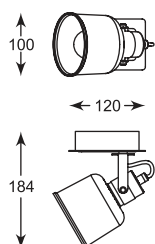

REDON
Spot
CK170901-1
1xE14 MAX 40W
white black iron stainless steel

REDON
Spot
CK170901-2
2xE14 MAX 40W
white black iron stainless steel

REDON
Spot
CK170901-3
3xE14 MAX 40W
white black iron stainless steel

REDON
Spot
CK170901-4
4xE14 MAX 40W
white black iron stainless steel