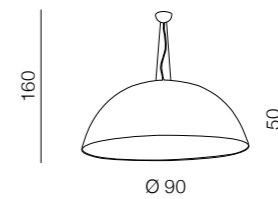

Sweden 2 mirror

**AZ2476**

mirror  
(black/shining)  
2x E27 MAX 60W  
metal

**Magma 70**

**AZ1403**  
(black/white)  
3x E27 MAX 60W  
metal

**Magma 90**

**AZ1402**  
(black/white)  
4x E27 MAX 60W  
metal