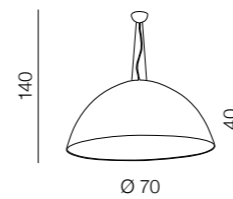

Sweden 2 mirror

**AZ2476**

mirror  
(black/shining)  
2x E27 MAX 60W  
metal

**Magma 70**

**AZ1403**  
(black/white)  
3x E27 MAX 60W  
metal

**Magma 90**

**AZ1402**  
(black/white)  
4x E27 MAX 60W  
metal