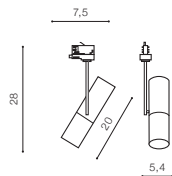

# LOLO TRACK

Track 3 Line

BK \*

## LOLO TRACK 3 LINE GU10

bulb not included

voltage: 230V	GU10 1x Max. 50W	
IP20	installation: Track 3 Line	

COLOUR / NEW INDEX NO.

- BLACK (BK) . . . . . **AZ4577**
- WHITE (WH) . . . . . **AZ4578**

\* - EXPLANATION SHORTCUT PAGE 2 (E)