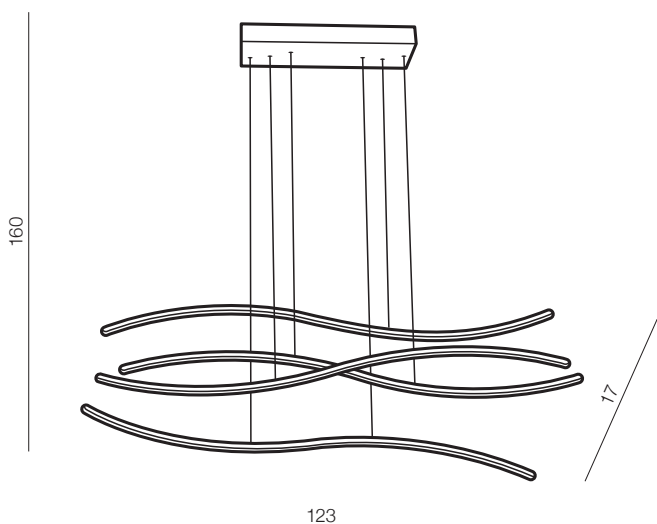

Waves

DIMM

111

Waves LED

- 1 AZ2912 (black)
- 2 AZ2913 (white)
- new 3 AZ4058 (gold)

LED 70W 4900lm 3000K DIMM
aluminium/acrylic

READY DIMM POWER