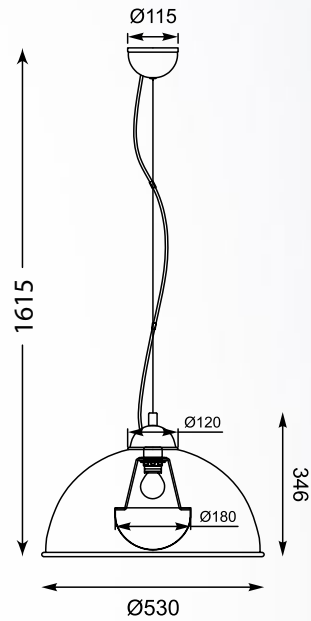

**ANTENNE**  
 Pendant lamp  
**TS-071003PM-BKGO**  
 1xE27 MAX 60W  
 black metal canopy,  
 black shade with gold inside

**ANTENNE**  
 Pendant lamp  
**TS-071003P-BKGO**  
 1xE27 MAX 60W  
 black metal canopy,  
 black shade with gold inside