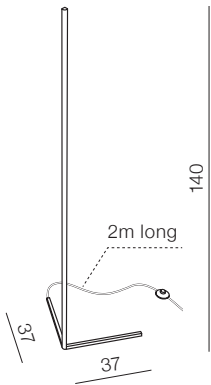

AZzardo®

Johnny

DIGITAL LED RGBW

new

308

Johnny Digital LED RGBW + Remote Control

- 1 AZ4754 (black)
- 2 AZ4755 (white)

LED 20W 85-269 lm RGB aluminium/PC