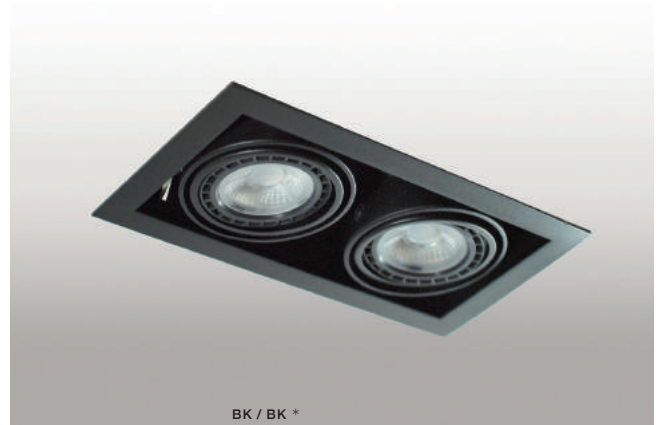

NOVA

Downlights

NOVA 1

bulb not included

voltage: 230V	connect 1x ES111 MAX 50W or ADAP111
IP20	connect GU10 1x Max 40W
	installation place
	inlet opening 15x15cm

COLOUR / NEW INDEX NO.

- BLACK / BLACK (BK /BK) **AZ2869**
- WHITE / WHITE (WH /WH) **AZ2870**
- WHITE / BLACK (WH /BK) **AZ2871**

TILT 45°

NOVA 2

bulb not included

voltage: 230V	connect 2x ES111 MAX 50W or ADAP111
IP20	connect GU10 2x Max 40W
	installation place
	inlet opening 30,5x15cm

COLOUR / NEW INDEX NO.

- BLACK / BLACK (BK /BK) **AZ2875**
- WHITE / WHITE (WH /WH) **AZ2876**
- WHITE / BLACK (WH /BK) **AZ2877**