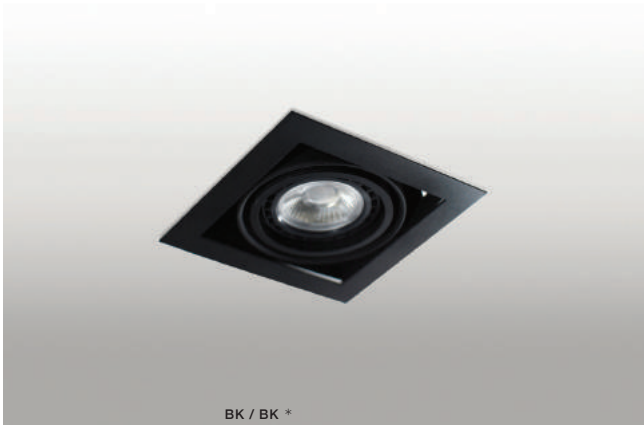

NOVA

Downlights

NOVA 1

bulb not included

voltage: 230V	connect 1x ES111 MAX 50W or ADAP111
IP20	connect GU10 1x Max 40W
	installation place
	inlet opening 15x15cm

COLOUR / NEW INDEX NO.

- BLACK / BLACK (BK /BK) **AZ2869**
- WHITE / WHITE (WH /WH) **AZ2870**
- WHITE / BLACK (WH /BK) **AZ2871**

TILT 45°

NOVA 2

bulb not included

voltage: 230V	connect 2x ES111 MAX 50W or ADAP111
IP20	connect GU10 2x Max 40W
	installation place
	inlet opening 30,5x15cm

COLOUR / NEW INDEX NO.

- BLACK / BLACK (BK /BK) **AZ2875**
- WHITE / WHITE (WH /WH) **AZ2876**
- WHITE / BLACK (WH /BK) **AZ2877**