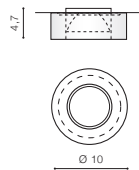

* - EXPLANATION SHORTCUT PAGE 2 (E)