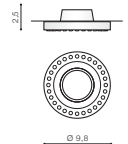

WH-MATT \*

**SIMON ROUND**

bulb not included

voltage: 230V	connect GU10 1x Max 50W
IP20	
	installation place
	inlet opening  Ø 6cm

COLOUR / NEW INDEX NO.

- WHITE MATT (WH) . . . . . **AZ1473**
- CHROME (CH) . . . . . **AZ1614**
- BLACK CHROME (BCH) . . . . . **AZ1613**

WH-MATT \*

**SIMON SQUARE**

bulb not included

voltage: 230V	connect GU10 1x Max 50W
IP20	
	installation place
	inlet opening  Ø 6cm

COLOUR / NEW INDEX NO.

- WHITE MATT (WH) . . . . . **AZ1474**
- CHROME (CH) . . . . . **AZ1616**
- BLACK CHROME (BCH) . . . . . **AZ1615**