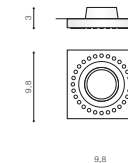

WH-MATT \*

**SIMON ROUND**

bulb not included

voltage: 230V	connect GU10 1x Max 50W
IP20	
	installation place
	inlet opening  Ø 6cm

COLOUR / NEW INDEX NO.

- WHITE MATT (WH) . . . . . **AZ1473**
- CHROME (CH) . . . . . **AZ1614**
- BLACK CHROME (BCH) . . . . . **AZ1613**

WH-MATT \*

**SIMON SQUARE**

bulb not included

voltage: 230V	connect GU10 1x Max 50W
IP20	
	installation place
	inlet opening  Ø 6cm

COLOUR / NEW INDEX NO.

- WHITE MATT (WH) . . . . . **AZ1474**
- CHROME (CH) . . . . . **AZ1616**
- BLACK CHROME (BCH) . . . . . **AZ1615**