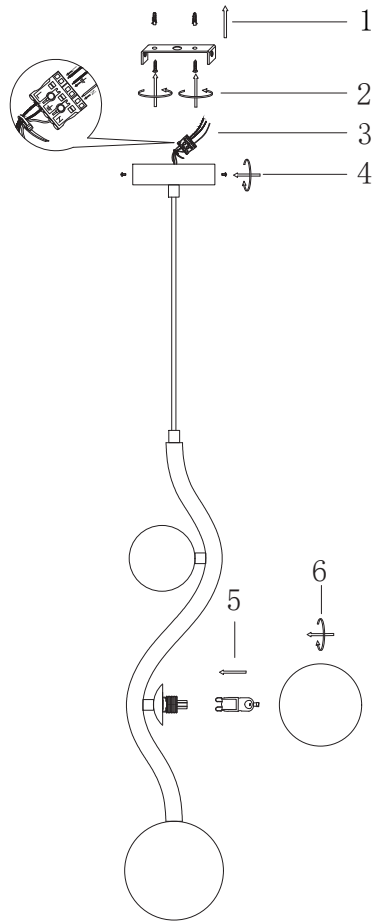

# Instruction

MOD059PL-03CH

3 x G9 (28W)

Recommended to use with LED bulbs

Model: MOD059PL-03CH  
Collection: Modern  
Series: Uva

Pendant Lamps