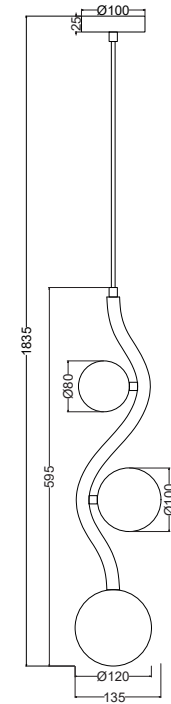

# Instruction

MOD059PL-03CH

3 x G9 (28W)

Recommended to use with LED bulbs

Model: MOD059PL-03CH  
Collection: Modern  
Series: Uva

Pendant Lamps