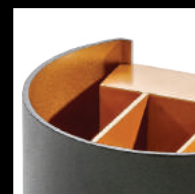

Leticia 2

349

BULB NOT INCLUDED

Leticia 2

- ❶ **AZ1058** (white)
- ❷ **AZ1059** (aluminium)
- ❸ **AZ2815** (black/gold)
- ❹ **AZ2933** (black)

G9 1x 40W
metal/aluminium

❶ WHITE

❷ ALUMINIUM

❸ BLACK / GOLD

❹ BLACK